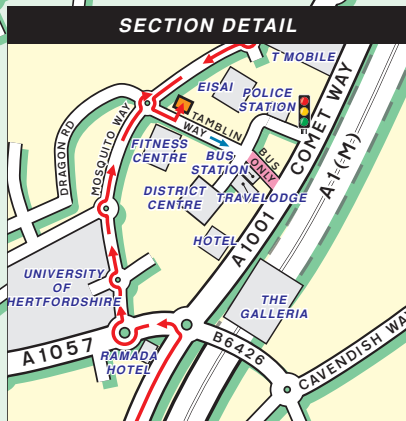

HATFIELD

HATFIELD  
STATION

SECTION  
DETAIL

**Public Transport**

By Rail, Hatfield Station.  
Approximately a 5 minute  
taxi or bus ride away.  
For information on train  
operators and times phone  
National Rail Enquiries on  
0845 7484950 or visit  
[www.nationalrail.co.uk](http://www.nationalrail.co.uk)  
or [www.unobus.info](http://www.unobus.info)

By Air, Luton Airport.  
Approximately 30 minutes  
taxi journey away.

A1 (M)  
Junction 3

A414 TO  
M10, M25, M1,  
LONDON

A1 (M)  
Junction 2

A1 (M) TO  
M25 JCT 3 &  
CENTRAL LONDON