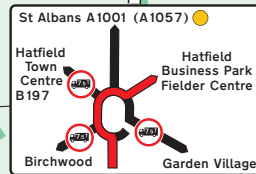

Tamblin Way, Hatfield  
Herts AL10 9EZ

Tel: 01707 268111  
Fax: 01707 277333

A1 (M) TO  
THE NORTH

A414 Hertford, A1001 Hatfield  
A6129 Welwyn Gdn City

A1 (M)  
Junction 4

A414 TO  
HARLOW &  
M11 JCT 7

\*SEE  
SECTION  
DETAIL

HATFIELD

HATFIELD  
STATION

SECTION  
DETAIL

**Public Transport**

By Rail, Hatfield Station.  
Approximately a 5 minute  
taxi or bus ride away.  
For information on train  
operators and times phone  
National Rail Enquiries on  
0845 7484950 or visit  
[www.nationalrail.co.uk](http://www.nationalrail.co.uk)  
or [www.unobus.info](http://www.unobus.info)

By Air, Luton Airport.  
Approximately 30 minutes  
taxi journey away.

A1 (M)  
Junction 3

A414 TO  
M10, M25, M1,  
LONDON

A1 (M)  
Junction 2

A1 (M) TO  
M25 JCT 3 &  
CENTRAL LONDON