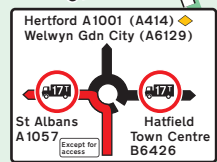

Tamblin Way, Hatfield  
Herts AL10 9EZ

Tel: 01707 268111  
Fax: 01707 277333

A1 (M) TO  
THE NORTH

A414 Hertford, A1001 Hatfield  
A6129 Welwyn Gdn City

A1 (M)  
Junction 4

A414 TO  
HARLOW &  
M11 JCT 7

\*SEE  
SECTION  
DETAIL

HATFIELD

HATFIELD  
STATION

SECTION  
DETAIL

**Public Transport**

By Rail, Hatfield Station.  
Approximately a 5 minute  
taxi or bus ride away.  
For information on train  
operators and times phone  
National Rail Enquiries on  
0845 7484950 or visit  
[www.nationalrail.co.uk](http://www.nationalrail.co.uk)  
or [www.unobus.info](http://www.unobus.info)

By Air, Luton Airport.  
Approximately 30 minutes  
taxi journey away.

A1 (M)  
Junction 3

A414 TO  
M10, M25, M1,  
LONDON

A1 (M)  
Junction 2

A1 (M) TO  
M25 JCT 3 &  
CENTRAL LONDON